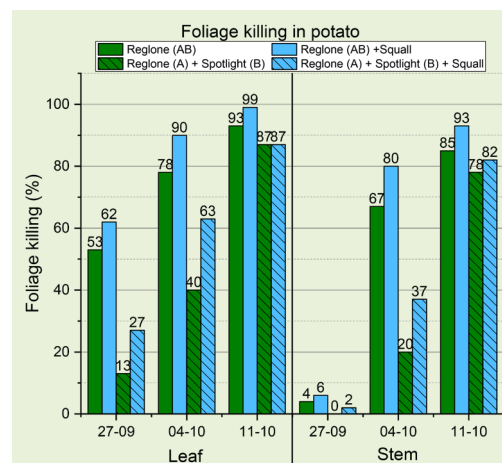

Tests were carried out in Germany in potatoes, Challenger, on the addition of Squall at 0.3 (first spraying, A) and 1.0 liter per hectare (second spraying, 20-09, B) Reglone (active substance Diquat) and to 1.0 liter per hectare of Spotlight (carfentrazone-ethyl).

Killing the foliage becomes more effective when 0.5% Squall is added for both Reglone and Spotlight. **Finally, the addition of Squall to Reglone gives an improvement from 93% to 99% for the leaf and from 85% to 93% for the stem.**

Spotlight provides a less rapid killing, 40% of the leaf after two weeks compared to 78% with Reglone, but with Squall this improves to 63% after two weeks.

Squall is a unique adjuvant that has a drift reducing and sticking effect; because less product is blown away, more product will end on the crop. In addition, Squall ensures that the product also sticks. Especially on crops with a thick layer of wax, such as cabbage and onion, the drops easily bounce off the crop without Squall. Once on the crop, the drops also lightly spread.

Other studies with Squall show comparable results in fungal control, including in onions, tulips and sugar beets. The full report can be downloaded at www.squall.pro

Foliage killing in potato