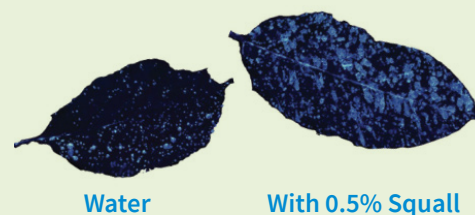

The test was conducted in apple growing. The products were sprayed on the seedlings of the Golden Delicious apples. After a dry period of 2 hours, the seedlings were exposed to a "rain shower" of 25 liters per square meter (25 mm) in a period of thirty minutes.

The seedlings were then infected with scab. To promote the development of plant disease, the plants have been placed in a climate room. The first observations were reported after twelve days of incubation. This showed that all crop protection products had an effect.

With the addition of Squall, the efficacy of Merpan (Captan 80%) increased from 12.7% scab to 6.7%. The effect is even greater for Pomarsol (Tiram 80%), from 21.7% to 7.5% scap.

The positive results again showed up a week later. With Merpan and Pomarsol there was an increase in effectiveness with the addition of Squall. **For Merpan, the difference was just over five percent. The addition of Squall to Pomarsol showed 30 percent more effectiveness compared to Pomarsol solo.**

Together with the assessments for combating scab, the plant safety of the various objects was also observed. No particularities were found here. Other studies with Squall show comparable results in fungal control, including in onions, tulips and sugar beets. The full report can be downloaded at www.squall.pro

This photo shows that there is more substance on the crop. The rain fastness of the products is reinforced with Squall according to the PC Fruit.