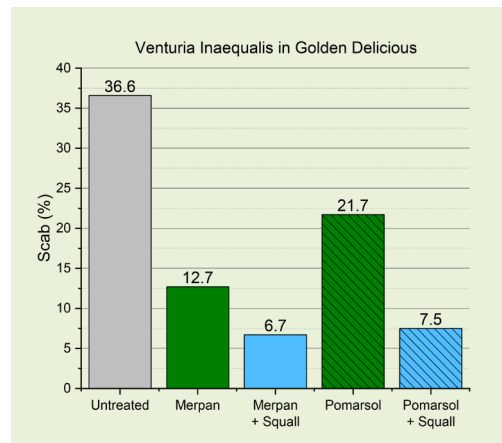

The test was conducted in apple growing. The products were sprayed on the seedlings of the Golden Delicious apples. After a dry period of 2 hours, the seedlings were exposed to a "rain shower" of 25 liters per square meter (25 mm) in a period of thirty minutes.

The seedlings were then infected with scab. To promote the development of plant disease, the plants have been placed in a climate room. The first observations were reported after twelve days of incubation. This showed that all crop protection products had an effect.

With the addition of Squall, the efficacy of Merpan (Captan 80%) increased from 12.7% scab to 6.7%. The effect is even greater for Pomarsol (Tiram 80%), from 21.7% to 7.5% scap.

The positive results again showed up a week later. With Merpan and Pomarsol there was an increase in effectiveness with the addition of Squall. **For Merpan, the difference was just over five percent. The addition of Squall to Pomarsol showed 30 percent more effectiveness compared to Pomarsol solo.**

Together with the assessments for combating scab, the plant safety of the various objects was also observed. No particularities were found here. Other studies with Squall show comparable results in fungal control, including in onions, tulips and sugar beets. The full report can be downloaded at www.squall.pro

This photo shows that there is more substance on the crop. The rain fastness of the products is reinforced with Squall according to the PC Fruit.